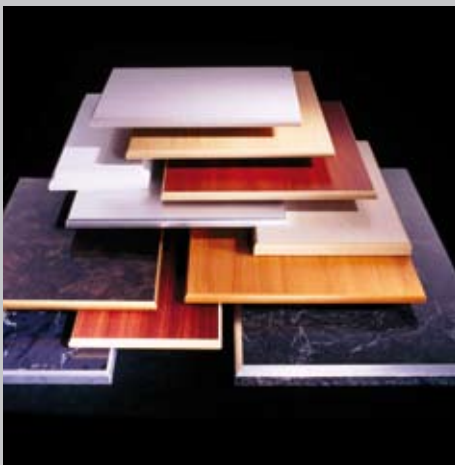

PRE-FINISHED  
SURFACE OPTION

The finishing touch for

- DecorLini
- DecorPly (MDF)
- DecorTrend
- DecorTile
- DecorSolid  
(Unperforated Decorated Panels)

The fresh, vibrant and alive beauty of nature.

DecorImage provides a striking array of timber-grain, metal and stone finishes in a stunning selection of nature-inspired textures and colours, to deliver a finish that's delightful to the eyes and maintenance free for year after year of visual impact.

Totally integrated pre-finished panel system matches or contrasts with Decor's many styles within our perforated ranges.

- Economical alternative to natural materials with cost savings up to half of natural counterparts.
- Ability to seamlessly continue the finish onto our profiled edge options.
- Ability to customise panel size, thickness and secret fixing details.
- Low cost upfront plus additional savings by eliminating on-site coatings and reducing construction time.