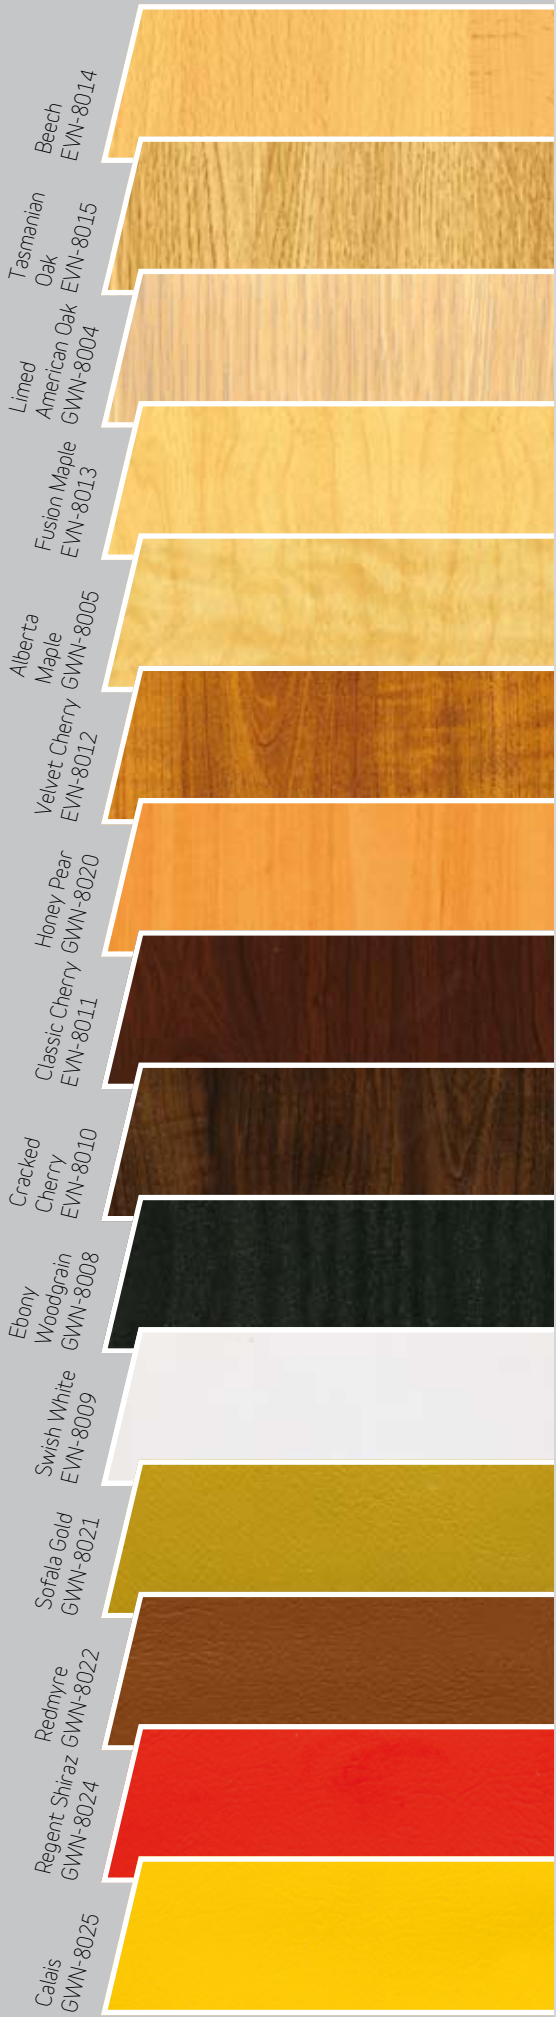

PRE-FINISHED  
SURFACE OPTION

The finishing touch for

- DecorLini
- DecorPly (MDF)
- DecorTrend
- DecorTile
- DecorSolid  
(Unperforated Decorated Panels)

The fresh, vibrant and alive beauty of nature.

DecorImage provides a striking array of timber-grain, metal and stone finishes in a stunning selection of nature-inspired textures and colours, to deliver a finish that's delightful to the eyes and maintenance free for year after year of visual impact.

Totally integrated pre-finished panel system matches or contrasts with Decor's many styles within our perforated ranges.

- Economical alternative to natural materials with cost savings up to half of natural counterparts.
- Ability to seamlessly continue the finish onto our profiled edge options.
- Ability to customise panel size, thickness and secret fixing details.
- Low cost upfront plus additional savings by eliminating on-site coatings and reducing construction time.

American Walnut

Burnt Cherry

European Beech

Pioneer Oak

Rock Maple

Royal Cherry

Storm Cherry

Tassie Oak

Matt Silver

Black

White