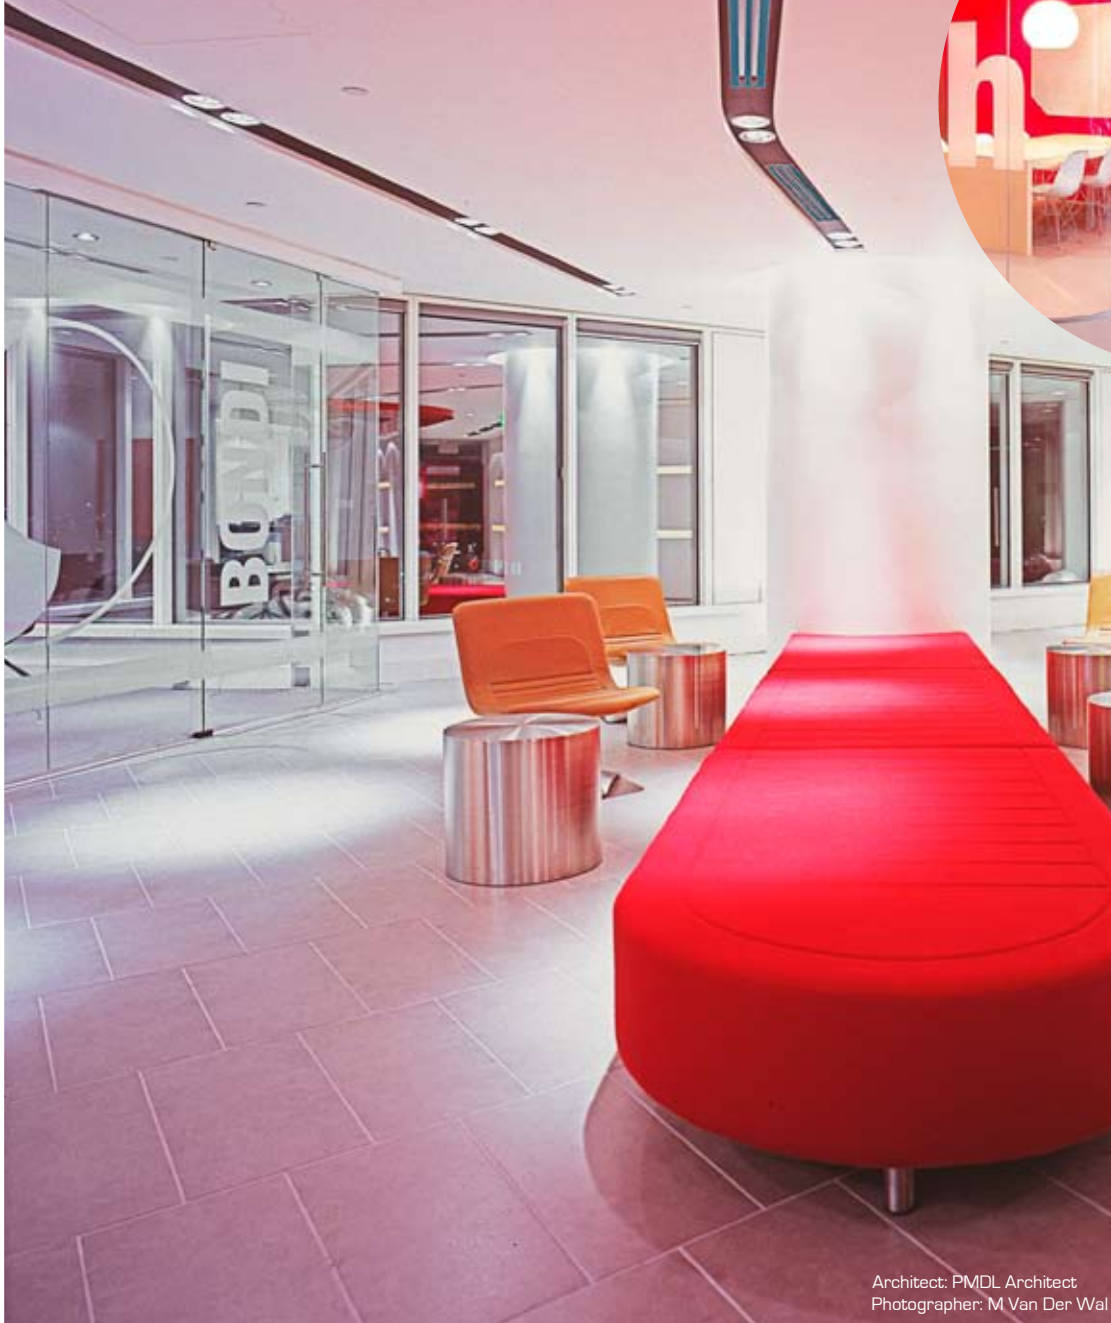

CASE STUDY

A glamorous corporate fitout, featuring DecorBoard Perforated Plasterboard ceilings in the main ceiling area, along with DecorTrend slotted feature panels to the conference rooms.

Architect: PMDL Architect
Photographer: M Van Der Wal

Corporate Fitout

Project:
Vodafone Fitout

Product selection:
DecorBoard
perforated plasterboard
DecorTrend
slotted ceiling panels
prefinished with
DecorThane 100% gloss
finish
DecorSorb acoustic textile
to the rear of all panels