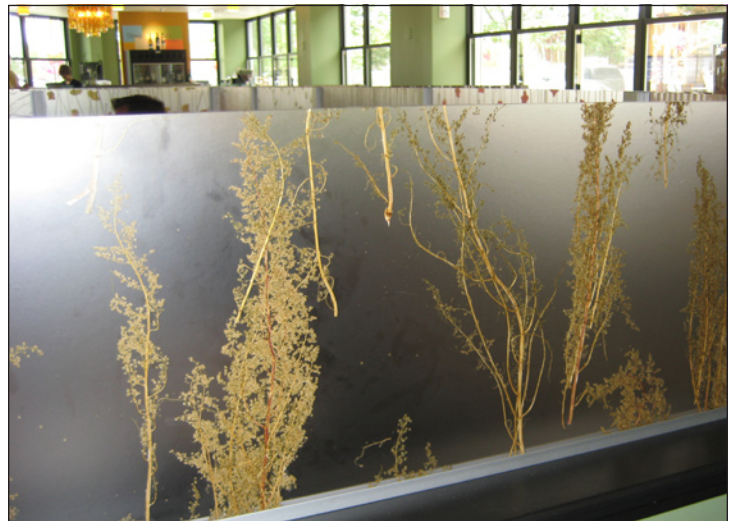

# Feature Project: Ingredient Leawood

Industry:  
Restaurant

Location:  
Prairie Village, KS

Architect:  
Schwerdt Contract Interiors, Inc.

Designer:  
Ramona Rafferty

Booth Screens: Multiple Botanical Interlayers

Booth Screens: Moss Interlayer

Booth Screens: Lucille Interlayer

Booth Screens: Bonsai Interlayer

Wall Panels: Multiple Botanical Interlayer

Booth Screens: Pine Interlayer