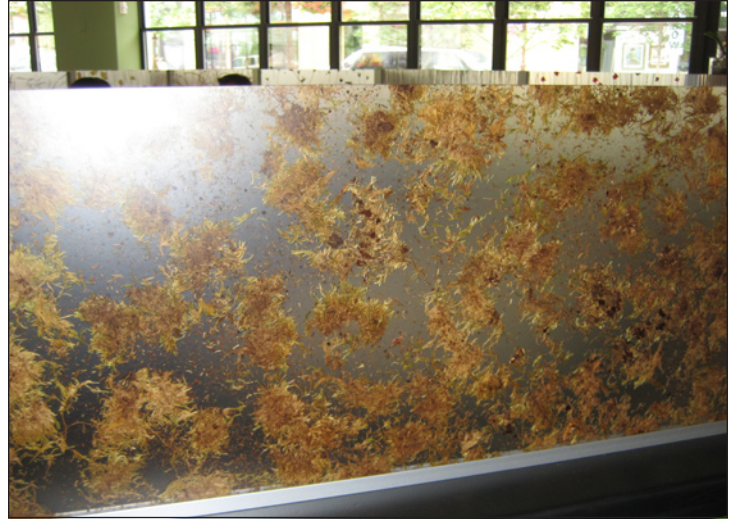

# Feature Project: Ingredient Leawood

Industry:  
Restaurant

Location:  
Prairie Village, KS

Architect:  
Schwerdt Contract Interiors, Inc.

Designer:  
Ramona Rafferty

Booth Screens: Multiple Botanical Interlayers

Booth Screens: Moss Interlayer

Booth Screens: Lucille Interlayer

Booth Screens: Bonsai Interlayer

Wall Panels: Multiple Botanical Interlayer

Booth Screens: Pine Interlayer