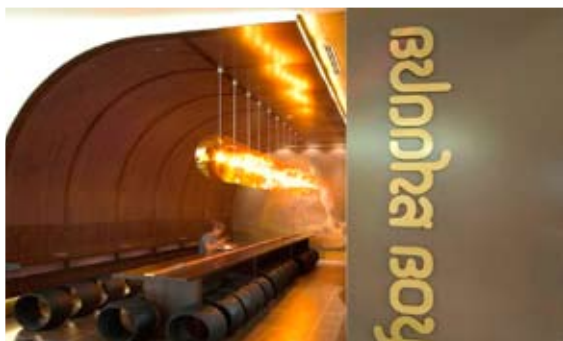

DECOR
Systems

www.decor systems.com.au

For all your decorative and acoustic panel solutions visit www.decor systems.com.au

Decor Systems Australasia Tel: +61 2 9748 1800 Fax: +61 2 9648 1800 Email: info@decor systems.com.au
The Silverwater Estate, 6 Millennium Court, Silverwater NSW 2128