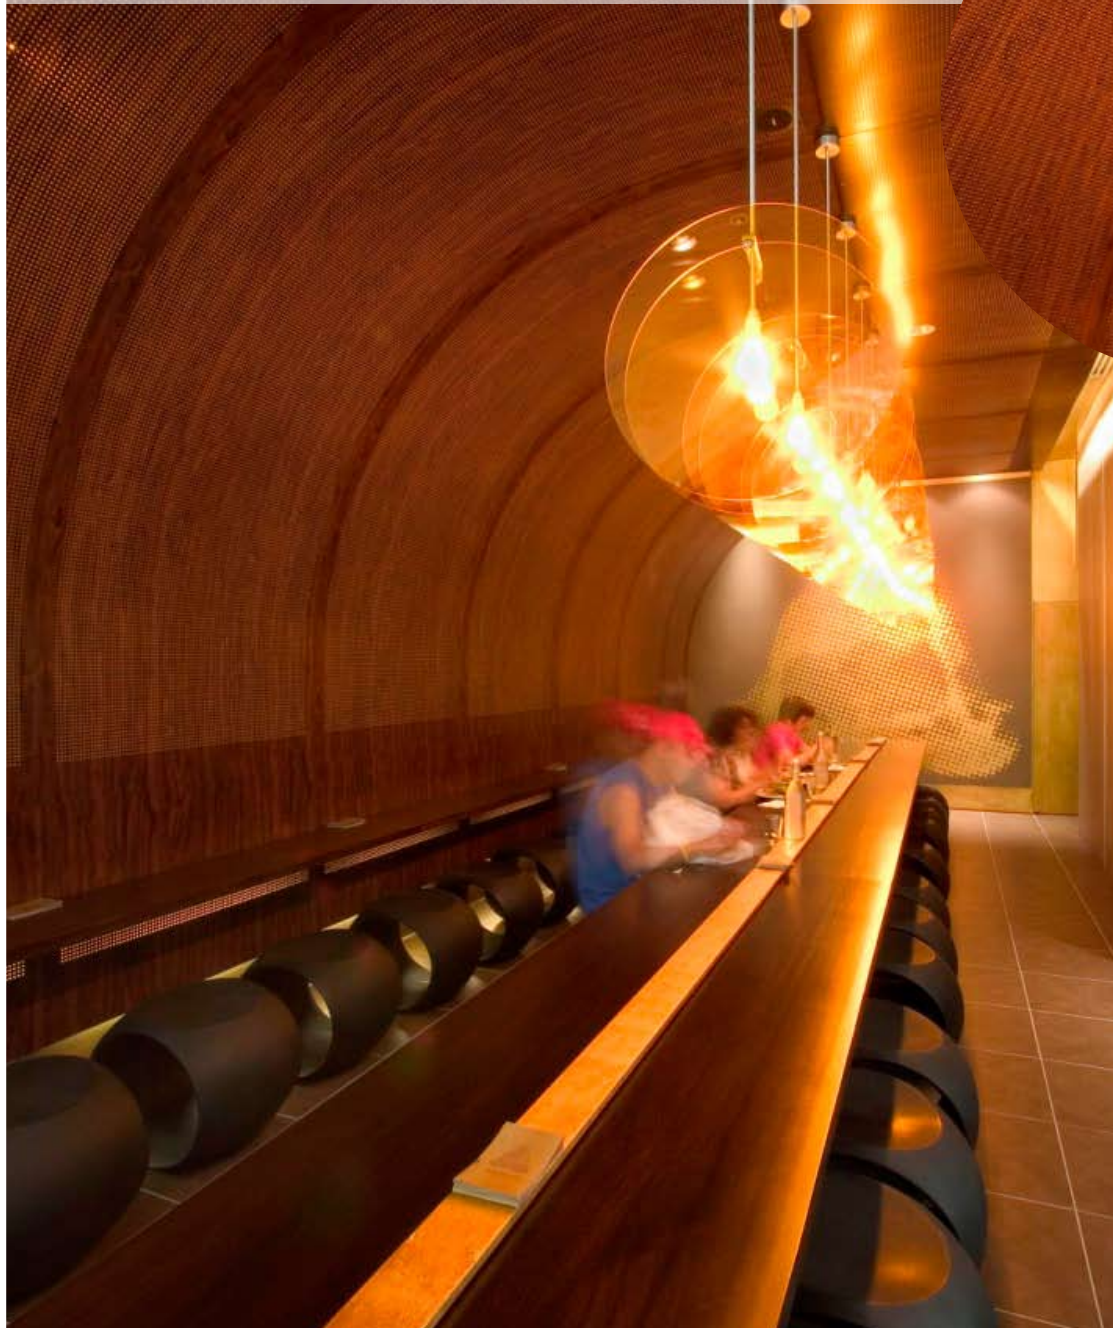

CASE STUDY

A highly acclaimed fit out perfectly complemented by the installation of curved DecorPly panelling, all contributing to the ambience of this up market dining facility.

Restaurant

Project:
Buddha Boy

Product selection:
DecorPly
Perforated veneer plywood
DecorSorb
Acoustic textile to rear
of panels prefinished in
DecorThane 'clear'

DECOR
Systems

www.decor systems.com.au

For all your decorative and acoustic panel solutions visit www.decor systems.com.au